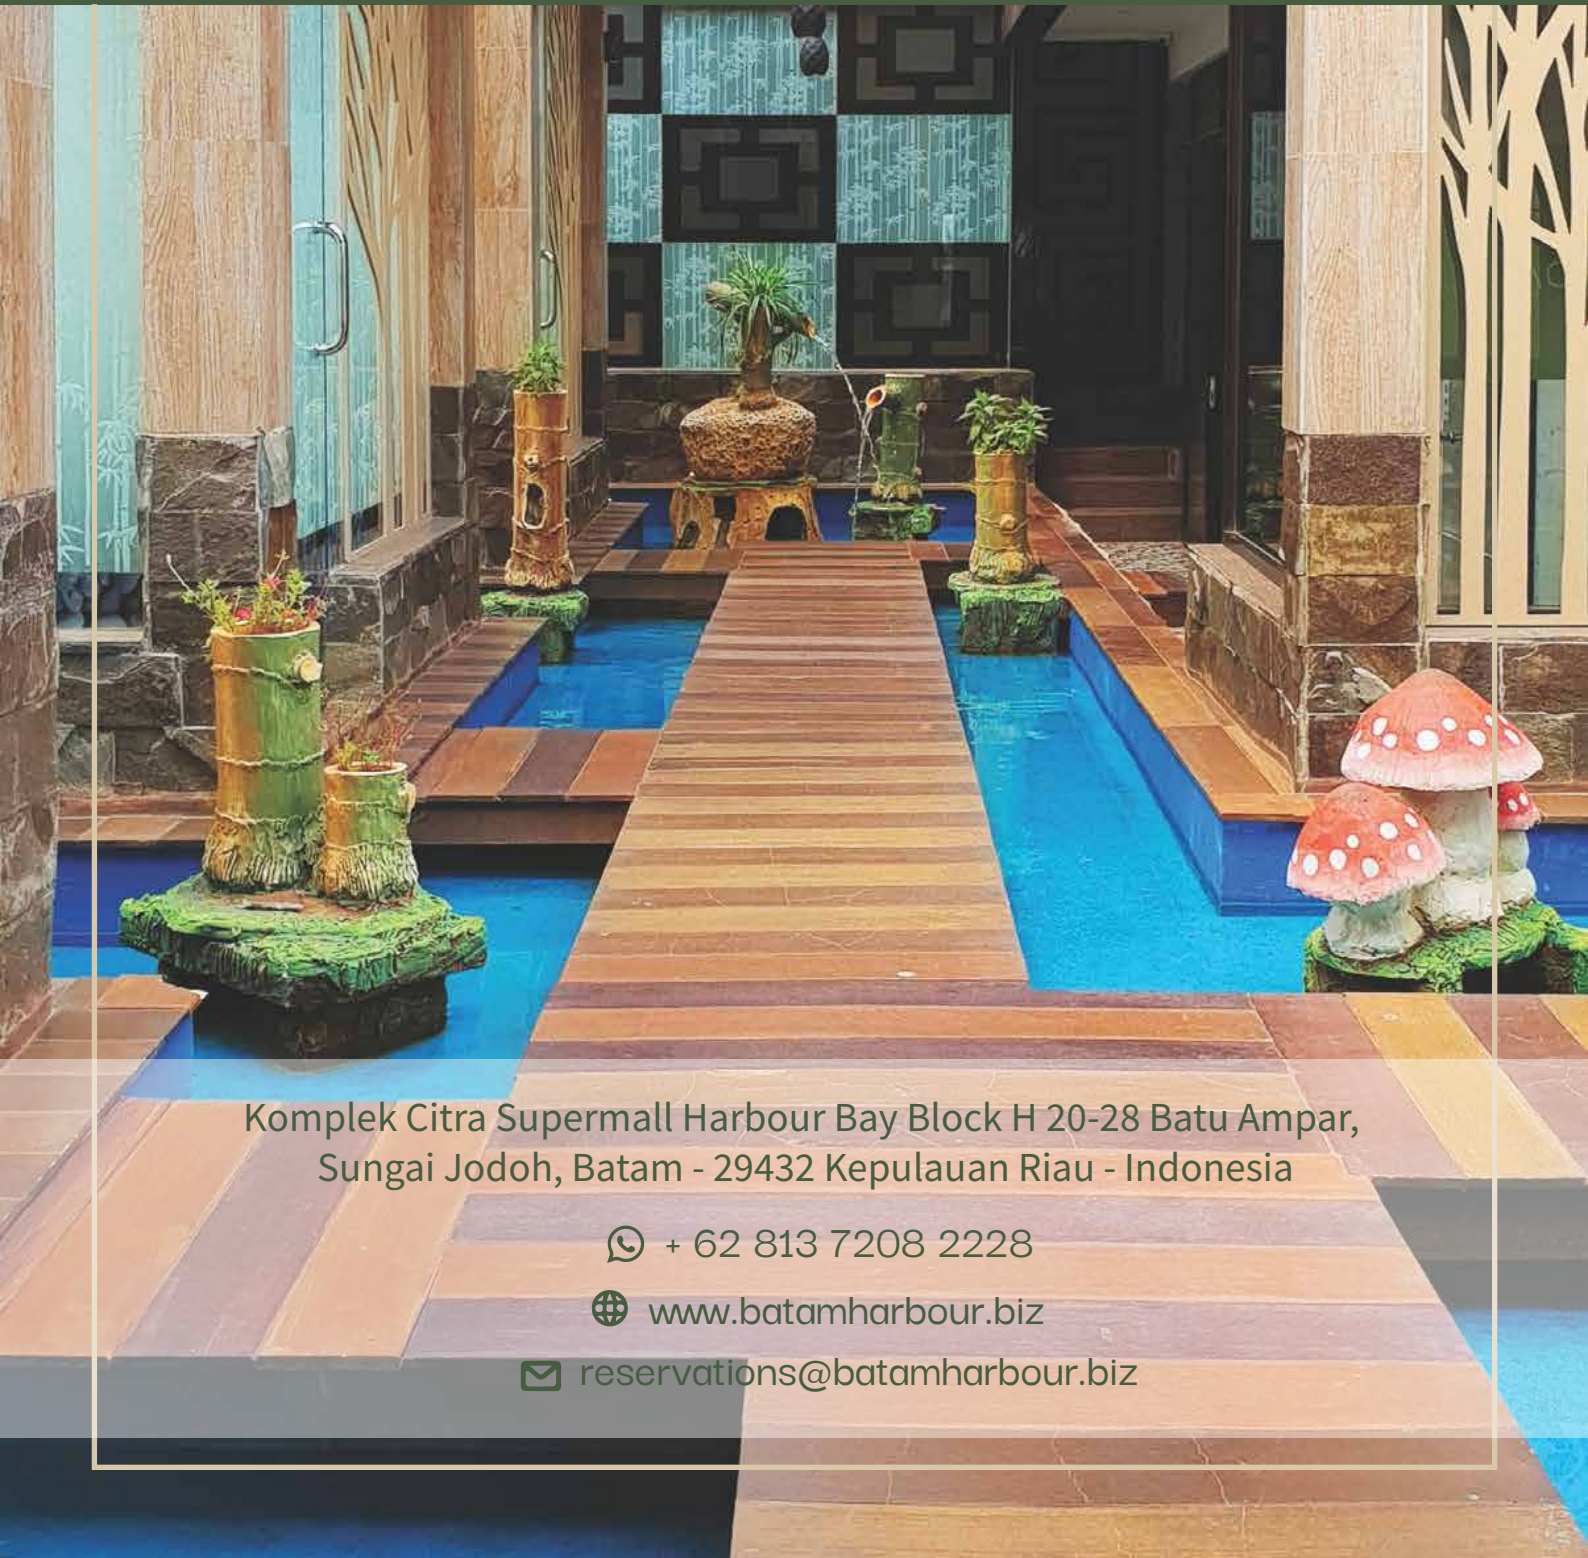

Komplek Citra Supermall Harbour Bay Block H 20-28 Batu Ampar,
Sungai Jodoh, Batam - 29432 Kepulauan Riau - Indonesia

+ 62 813 7208 2228

www.batamharbour.biz

reservations@batamharbour.biz